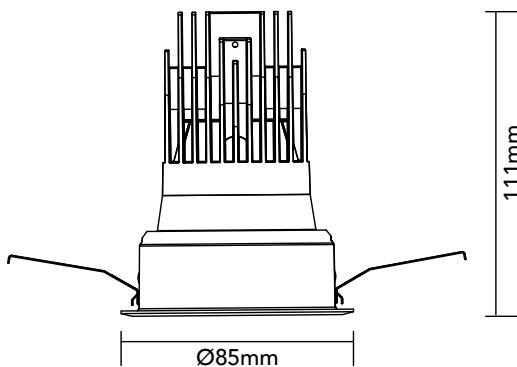

DK10.11.927.07

9.7W / 2700K / 14° / IP44

Frame Colour Options

- White
- Black

Baffle Colour Options

- Matte White
- Metallic Chrome
- Metallic Gold
- Metallic Black
- Matte Black

Key Specifications

Shape	Round
Frame Type	Trim
Engine Orientation	Fixed
Lamp Type	LED
System Power	9.7 W
Colour Temperature	2700 K
Lumen Output	535 lm
CRI	>90 Ra
Beam Angle	14°
Warranty	SEVEN (7) year limited

LED

Model	Citizen CLU701-1002C4
Colour Temperature	2700 K
SDCM	<3
Rated Lifespan	>100000 hours (L70)

Physical

Body Shell	Aluminium 6063
Frame	Aluminium 6063
Baffle	Powder Coated / UV Processed
Optics	PMMA Lens
Filter	Honeycomb Louvre (Optional)
Net Weight	0.17 kg

Environmental

Installation Environment	Ceiling
Mounting	Recessed
Operating Temperature	-20° to 40°C
Humidity	10% to 90% RH
IP Rating	IP44

Power Supplies

Input Current	200 mA
Input Voltage	AC220-240 V
Model On/Off	Tridonic 87500800
Model TRIAC Dimming	Philips Xitanium
Model 0-10V Dimming	LiFud AAA012
Model DALI Dimming	LiFud AAD012