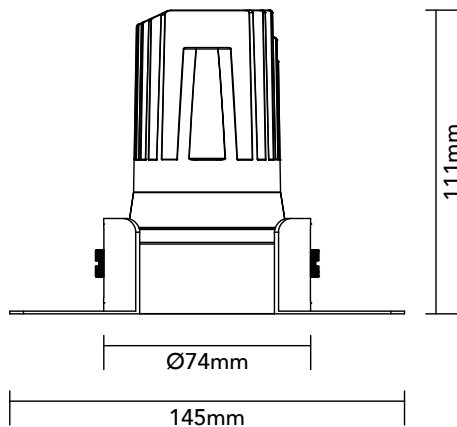

DK10.11.927.08

9.7W / 2700K / 14° / IP44

Frame Colour Options

- White
- Black

Baffle Colour Options

- Matte White
- Metallic Chrome
- Metallic Gold
- Metallic Black
- Matte Black

Key Specifications

Shape	Round
Frame Type	Trimless
Engine Orientation	Fixed
Lamp Type	LED
System Power	9.7 W
Colour Temperature	2700 K
Lumen Output	535 lm
CRI	>90 Ra
Beam Angle	14°
Warranty	SEVEN (7) year limited

LED

Model	Citizen CLU701-1002C4
Colour Temperature	2700 K
SDCM	<3
Rated Lifespan	>100000 hours (L70)

Physical

Body Shell	Aluminium 6063
Frame	Aluminium 6063
Baffle	Powder Coated / UV Processed
Optics	PMMA Lens
Filter	Honeycomb Louvre (Optional)
Net Weight	0.17 kg