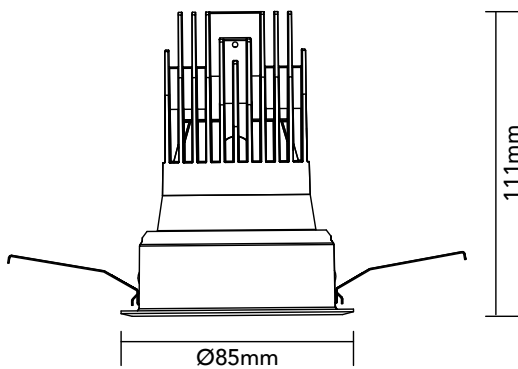

# DK10.11.930.07

9.7W / 3000K / 14° / IP44

## Key Specifications

Shape	Round
Frame Type	Trim
Engine Orientation	Fixed
Lamp Type	LED
System Power	9.7 W
Colour Temperature	3000 K
Lumen Output	550 lm
CRI	>90 Ra
Beam Angle	14°
Warranty	SEVEN (7) year limited

## Physical

Body Shell	Aluminium 6063
Frame	Aluminium 6063
Baffle	Powder Coated / UV Processed
Optics	PMMA Lens
Filter	Honeycomb Louvre (Optional)
Net Weight	0.17 kg