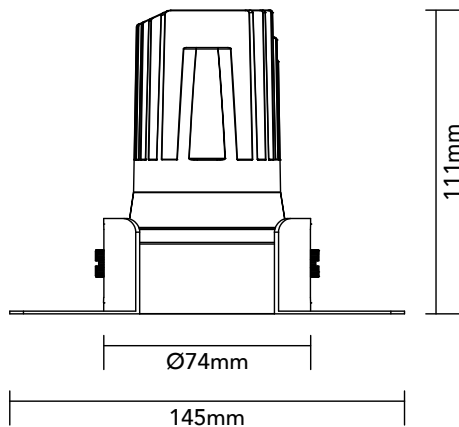

DK10.11.930.08

9.7W / 3000K / 14° / IP44

Frame Colour Options

- White
- Black

Baffle Colour Options

- Matte White
- Metallic Chrome
- Metallic Gold
- Metallic Black
- Matte Black

Key Specifications

Shape	Round
Frame Type	Trimless
Engine Orientation	Fixed
Lamp Type	LED
System Power	9.7 W
Colour Temperature	3000 K
Lumen Output	550 lm
CRI	>90 Ra
Beam Angle	14°
Warranty	SEVEN (7) year limited

LED

Model	Citizen CLU701-1002C4
Colour Temperature	3000 K
SDCM	<3
Rated Lifespan	>100000 hours (L70)

Physical

Body Shell	Aluminium 6063
Frame	Aluminium 6063
Baffle	Powder Coated / UV Processed
Optics	PMMA Lens
Filter	Honeycomb Louvre (Optional)
Net Weight	0.17 kg