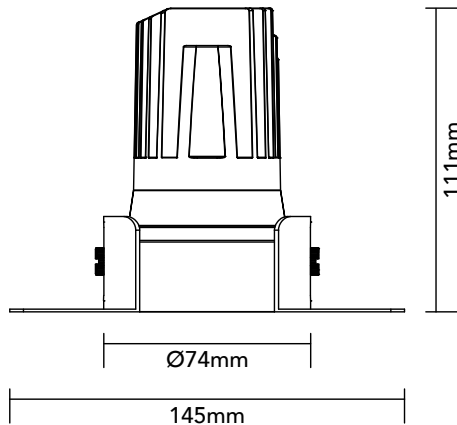

DK10.11.940.08

9.7W / 4000K / 14° / IP44

Frame Colour Options

- White
- Black

Baffle Colour Options

- Matte White
- Metallic Chrome
- Metallic Gold
- Metallic Black
- Matte Black

Key Specifications

Shape	Round
Frame Type	Trimless
Engine Orientation	Fixed
Lamp Type	LED
System Power	9.7 W
Colour Temperature	4000 K
Lumen Output	575 lm
CRI	>90 Ra
Beam Angle	14°
Warranty	SEVEN (7) year limited

LED

Model	Citizen CLU701-1002C4
Colour Temperature	4000 K
SDCM	<3
Rated Lifespan	>100000 hours (L70)

Physical

Body Shell	Aluminium 6063
Frame	Aluminium 6063
Baffle	Powder Coated / UV Processed
Optics	PMMA Lens
Filter	Honeycomb Louvre (Optional)
Net Weight	0.17 kg