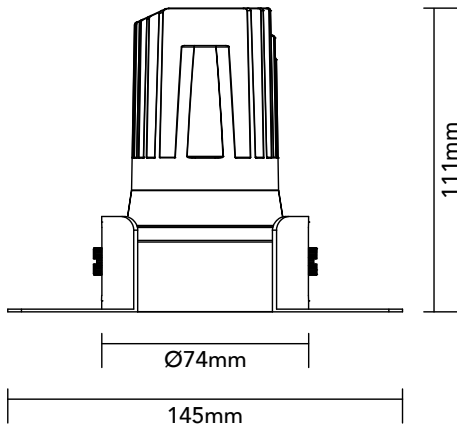

DK10.12.927.08

9.7W / 2700K / 24° / IP44

Frame Colour Options

- White
- Black

Baffle Colour Options

- Matte White
- Metallic Chrome
- Metallic Gold
- Metallic Black
- Matte Black

Key Specifications

Shape	Round
Frame Type	Trimless
Engine Orientation	Fixed
Lamp Type	LED
System Power	9.7 W
Colour Temperature	2700 K
Lumen Output	730 lm
CRI	>90 Ra
Beam Angle	24°
Warranty	SEVEN (7) year limited

LED

Model	Citizen CLU701-1002C4
Colour Temperature	2700 K
SDCM	<3
Rated Lifespan	>100000 hours (L70)

Physical

Body Shell	Aluminium 6063
Frame	Aluminium 6063
Baffle	Powder Coated / UV Processed
Optics	PMMA Lens
Filter	Honeycomb Louvre (Optional)
Net Weight	0.17 kg