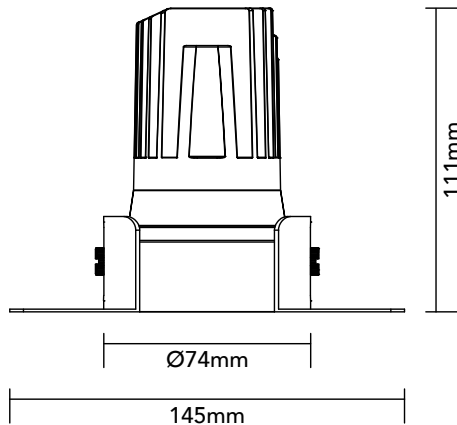

DK10.12.930.08

9.7W / 3000K / 24° / IP44

Frame Colour Options

- White
- Black

Baffle Colour Options

- Matte White
- Metallic Chrome
- Metallic Gold
- Metallic Black
- Matte Black

Key Specifications

Shape	Round
Frame Type	Trimless
Engine Orientation	Fixed
Lamp Type	LED
System Power	9.7 W
Colour Temperature	3000 K
Lumen Output	750 lm
CRI	>90 Ra
Beam Angle	24°
Warranty	SEVEN (7) year limited

LED

Model	Citizen CLU701-1002C4
Colour Temperature	3000 K
SDCM	<3
Rated Lifespan	>100000 hours (L70)

Physical

Body Shell	Aluminium 6063
Frame	Aluminium 6063
Baffle	Powder Coated / UV Processed
Optics	PMMA Lens
Filter	Honeycomb Louvre (Optional)
Net Weight	0.17 kg