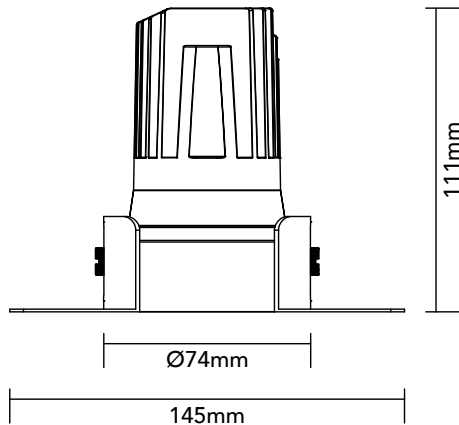

DK10.12.940.08

9.7W / 4000K / 24° / IP44

Frame Colour Options

- White
- Black

Baffle Colour Options

- Matte White
- Metallic Chrome
- Metallic Gold
- Metallic Black
- Matte Black

Key Specifications

Shape	Round
Frame Type	Trimless
Engine Orientation	Fixed
Lamp Type	LED
System Power	9.7 W
Colour Temperature	4000 K
Lumen Output	770 lm
CRI	>90 Ra
Beam Angle	24°
Warranty	SEVEN (7) year limited

LED

Model	Citizen CLU701-1002C4
Colour Temperature	4000 K
SDCM	<3
Rated Lifespan	>100000 hours (L70)

Physical

Body Shell	Aluminium 6063
Frame	Aluminium 6063
Baffle	Powder Coated / UV Processed
Optics	PMMA Lens
Filter	Honeycomb Louvre (Optional)
Net Weight	0.17 kg