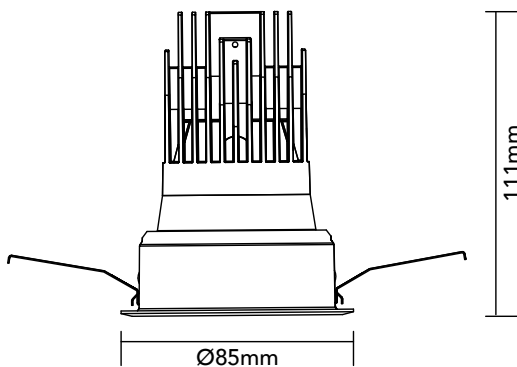

# DK10.13.927.07

9.7W / 2700K / 35° / IP44

## Key Specifications

Shape	Round
Frame Type	Trim
Engine Orientation	Fixed
Lamp Type	LED
System Power	9.7 W
Colour Temperature	2700 K
Lumen Output	695 lm
CRI	>90 Ra
Beam Angle	35°
Warranty	SEVEN (7) year limited

## Physical

Body Shell	Aluminium 6063
Frame	Aluminium 6063
Baffle	Powder Coated / UV Processed
Optics	PMMA Lens
Filter	Honeycomb Louvre (Optional)
Net Weight	0.17 kg