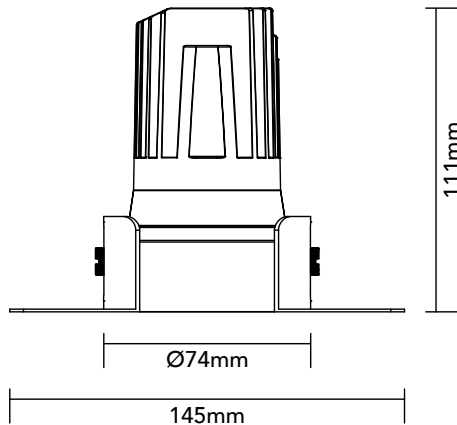

DK10.13.927.08

9.7W / 2700K / 35° / IP44

Frame Colour Options

- White
- Black

Baffle Colour Options

- Matte White
- Metallic Chrome
- Metallic Gold
- Metallic Black
- Matte Black

Key Specifications

Shape	Round
Frame Type	Trimless
Engine Orientation	Fixed
Lamp Type	LED
System Power	9.7 W
Colour Temperature	2700 K
Lumen Output	695 lm
CRI	>90 Ra
Beam Angle	35°
Warranty	SEVEN (7) year limited

LED

Model	Citizen CLU701-1002C4
Colour Temperature	2700 K
SDCM	<3
Rated Lifespan	>100000 hours (L70)

Physical

Body Shell	Aluminium 6063
Frame	Aluminium 6063
Baffle	Powder Coated / UV Processed
Optics	PMMA Lens
Filter	Honeycomb Louvre (Optional)
Net Weight	0.17 kg