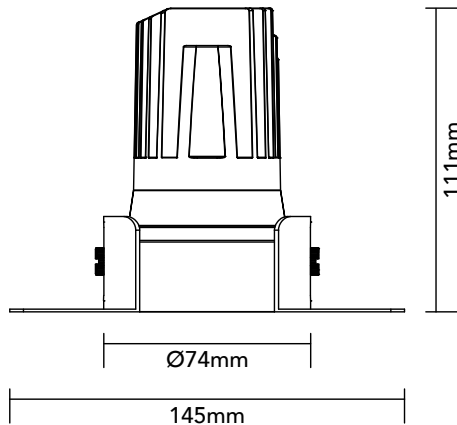

# DK10.13.930.08

9.7W / 3000K / 35° / IP44

## Key Specifications

Shape	Round
Frame Type	Trimless
Engine Orientation	Fixed
Lamp Type	LED
System Power	9.7 W
Colour Temperature	3000 K
Lumen Output	715 lm
CRI	>90 Ra
Beam Angle	35°
Warranty	SEVEN (7) year limited

## Physical

Body Shell	Aluminium 6063
Frame	Aluminium 6063
Baffle	Powder Coated / UV Processed
Optics	PMMA Lens
Filter	Honeycomb Louvre (Optional)
Net Weight	0.17 kg