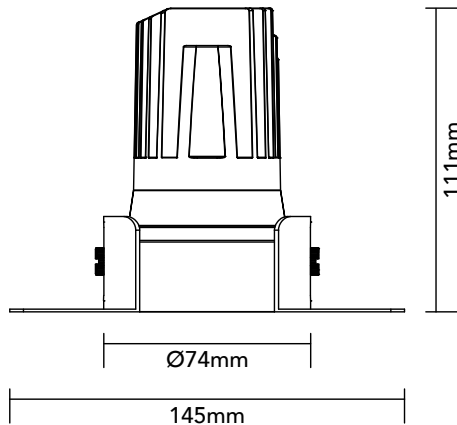

DK10.13.940.08

9.7W / 4000K / 35° / IP44

Frame Colour Options

- White
- Black

Baffle Colour Options

- Matte White
- Metallic Chrome
- Metallic Gold
- Metallic Black
- Matte Black

Key Specifications

Shape	Round
Frame Type	Trimless
Engine Orientation	Fixed
Lamp Type	LED
System Power	9.7 W
Colour Temperature	4000 K
Lumen Output	735 lm
CRI	>90 Ra
Beam Angle	35°
Warranty	SEVEN (7) year limited

LED

Model	Citizen CLU701-1002C4
Colour Temperature	4000 K
SDCM	<3
Rated Lifespan	>100000 hours (L70)

Physical

Body Shell	Aluminium 6063
Frame	Aluminium 6063
Baffle	Powder Coated / UV Processed
Optics	PMMA Lens
Filter	Honeycomb Louvre (Optional)
Net Weight	0.17 kg