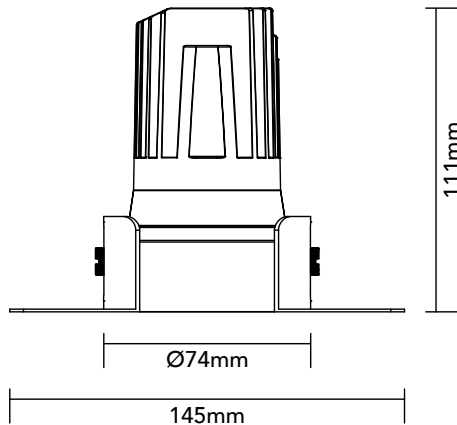

# DK10.14.927.08

9.7W / 2700K / 49° / IP44

## Key Specifications

Shape	Round
Frame Type	Trimless
Engine Orientation	Fixed
Lamp Type	LED
System Power	9.7 W
Colour Temperature	2700 K
Lumen Output	665 lm
CRI	>90 Ra
Beam Angle	49°
Warranty	SEVEN (7) year limited

## Physical

Body Shell	Aluminium 6063
Frame	Aluminium 6063
Baffle	Powder Coated / UV Processed
Optics	PMMA Lens
Filter	Honeycomb Louvre (Optional)
Net Weight	0.17 kg