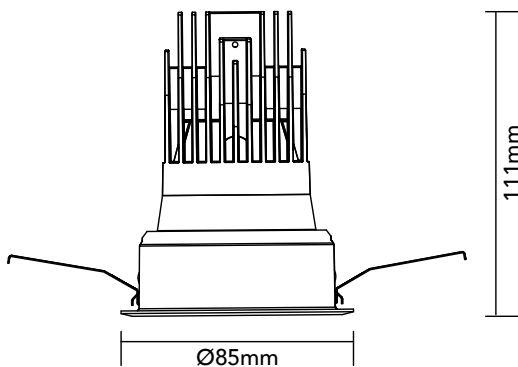

# DK10.14.930.07

9.7W / 3000K / 49° / IP44

## Key Specifications

Shape	Round
Frame Type	Trim
Engine Orientation	Fixed
Lamp Type	LED
System Power	9.7 W
Colour Temperature	3000 K
Lumen Output	685 lm
CRI	>90 Ra
Beam Angle	49°
Warranty	SEVEN (7) year limited

## Physical

Body Shell	Aluminium 6063
Frame	Aluminium 6063
Baffle	Powder Coated / UV Processed
Optics	PMMA Lens
Filter	Honeycomb Louvre (Optional)
Net Weight	0.17 kg