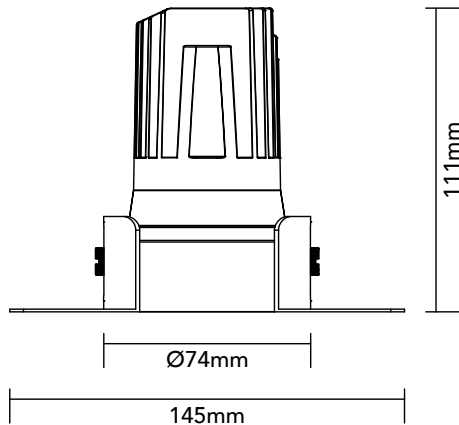

DK10.14.930.08

9.7W / 3000K / 49° / IP44

Frame Colour Options

- White
- Black

Baffle Colour Options

- Matte White
- Metallic Chrome
- Metallic Gold
- Metallic Black
- Matte Black

Key Specifications

Shape	Round
Frame Type	Trimless
Engine Orientation	Fixed
Lamp Type	LED
System Power	9.7 W
Colour Temperature	3000 K
Lumen Output	685 lm
CRI	>90 Ra
Beam Angle	49°
Warranty	SEVEN (7) year limited

LED

Model	Citizen CLU701-1002C4
Colour Temperature	3000 K
SDCM	<3
Rated Lifespan	>100000 hours (L70)

Physical

Body Shell	Aluminium 6063
Frame	Aluminium 6063
Baffle	Powder Coated / UV Processed
Optics	PMMA Lens
Filter	Honeycomb Louvre (Optional)
Net Weight	0.17 kg