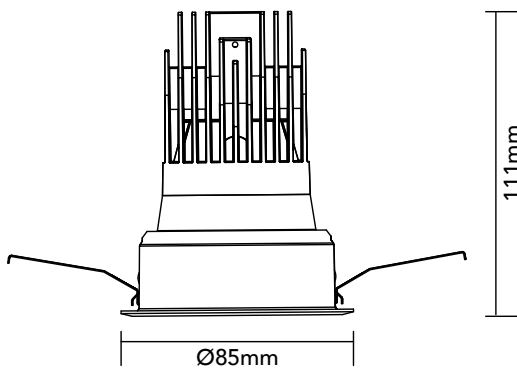

# DK10.14.940.07

9.7W / 4000K / 49° / IP44

## Key Specifications

Shape	Round
Frame Type	Trim
Engine Orientation	Fixed
Lamp Type	LED
System Power	9.7 W
Colour Temperature	4000 K
Lumen Output	705 lm
CRI	>90 Ra
Beam Angle	49°
Warranty	SEVEN (7) year limited

## Physical

Body Shell	Aluminium 6063
Frame	Aluminium 6063
Baffle	Powder Coated / UV Processed
Optics	PMMA Lens
Filter	Honeycomb Louvre (Optional)
Net Weight	0.17 kg