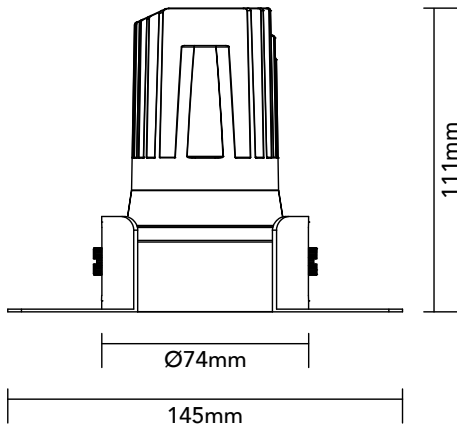

DK10.14.940.08

9.7W / 4000K / 49° / IP44

Frame Colour Options

- White
- Black

Baffle Colour Options

- Matte White
- Metallic Chrome
- Metallic Gold
- Metallic Black
- Matte Black

Key Specifications

Shape	Round
Frame Type	Trimless
Engine Orientation	Fixed
Lamp Type	LED
System Power	9.7 W
Colour Temperature	4000 K
Lumen Output	705 lm
CRI	>90 Ra
Beam Angle	49°
Warranty	SEVEN (7) year limited

LED

Model	Citizen CLU701-1002C4
Colour Temperature	4000 K
SDCM	<3
Rated Lifespan	>100000 hours (L70)

Physical

Body Shell	Aluminium 6063
Frame	Aluminium 6063
Baffle	Powder Coated / UV Processed
Optics	PMMA Lens
Filter	Honeycomb Louvre (Optional)
Net Weight	0.17 kg