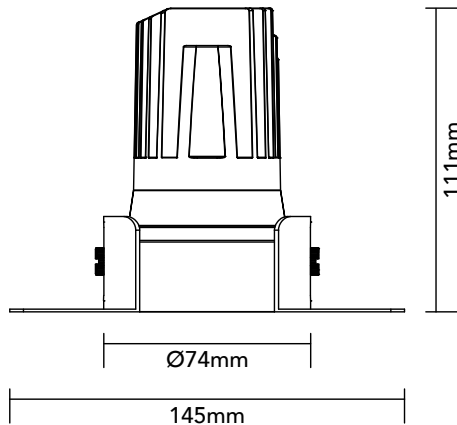

DK10.21.927.08

9.7W / 2700K / 14° / IP44

Frame Colour Options

- White
- Black

Baffle Colour Options

- Matte White
- Metallic Chrome
- Metallic Gold
- Metallic Black
- Matte Black

Key Specifications

Shape	Round
Frame Type	Trimless
Engine Orientation	Adjustable
Lamp Type	LED
System Power	9.7 W
Colour Temperature	2700 K
Lumen Output	535 lm
CRI	>90 Ra
Beam Angle	14°
Warranty	SEVEN (7) year limited

LED

Model	Citizen CLU701-1002C4
Colour Temperature	2700 K
SDCM	<3
Rated Lifespan	>100000 hours (L70)

Physical

Body Shell	Aluminium 6063
Frame	Aluminium 6063
Baffle	Powder Coated / UV Processed
Optics	PMMA Lens
Filter	Honeycomb Louvre (Optional)
Net Weight	0.17 kg