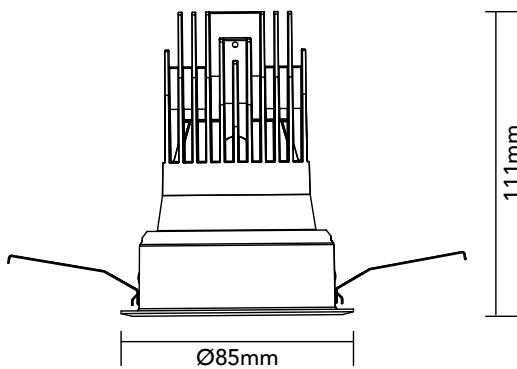

DK10.21.930.07

9.7W / 3000K / 14° / IP44

Frame Colour Options

- White
- Black

Baffle Colour Options

- Matte White
- Metallic Chrome
- Metallic Gold
- Metallic Black
- Matte Black

Key Specifications

Shape	Round
Frame Type	Trim
Engine Orientation	Adjustable
Lamp Type	LED
System Power	9.7 W
Colour Temperature	3000 K
Lumen Output	550 lm
CRI	>90 Ra
Beam Angle	14°
Warranty	SEVEN (7) year limited

LED

Model	Citizen CLU701-1002C4
Colour Temperature	3000 K
SDCM	<3
Rated Lifespan	>100000 hours (L70)

Physical

Body Shell	Aluminium 6063
Frame	Aluminium 6063
Baffle	Powder Coated / UV Processed
Optics	PMMA Lens
Filter	Honeycomb Louvre (Optional)
Net Weight	0.17 kg

Environmental

Installation Environment	Ceiling
Mounting	Recessed
Operating Temperature	-20° to 40°C
Humidity	10% to 90% RH
IP Rating	IP44

Power Supplies

Input Current	200 mA
Input Voltage	AC220-240 V
Model On/Off	Tridonic 87500800
Model TRIAC Dimming	Philips Xitanium
Model 0-10V Dimming	LiFud AAA012
Model DALI Dimming	LiFud AAD012