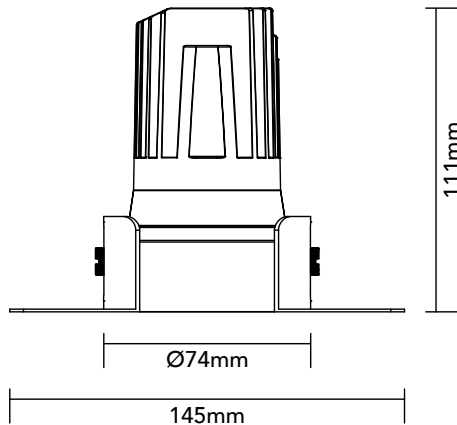

Ø83mm

Key Specifications

Shape	Round
Frame Type	Trimless
Engine Orientation	Adjustable
Lamp Type	LED
System Power	9.7 W
Colour Temperature	3000 K
Lumen Output	550 lm
CRI	>90 Ra
Beam Angle	14°
Warranty	SEVEN (7) year limited

LED

Model	Citizen CLU701-1002C4
Colour Temperature	3000 K
SDCM	<3
Rated Lifespan	>100000 hours (L70)

Physical

Body Shell	Aluminium 6063
Frame	Aluminium 6063
Baffle	Powder Coated / UV Processed
Optics	PMMA Lens
Filter	Honeycomb Louvre (Optional)
Net Weight	0.17 kg

Environmental

Installation Environment	Ceiling
Mounting	Recessed
Operating Temperature	-20° to 40°C
Humidity	10% to 90% RH
IP Rating	IP44

Power Supplies

Input Current	200 mA
Input Voltage	AC220-240 V
Model On/Off	Tridonic 87500800
Model TRIAC Dimming	Philips Xitanium
Model 0-10V Dimming	LiFud AAA012
Model DALI Dimming	LiFud AAD012