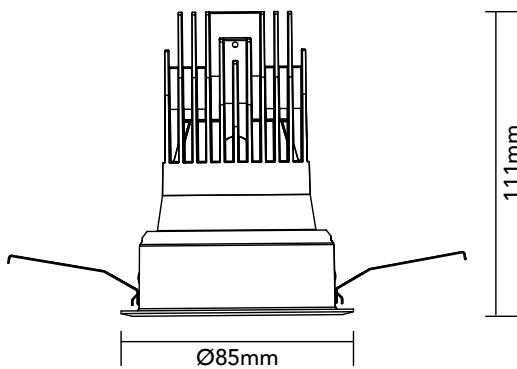

# DK10.21.940.07

9.7W / 4000K / 14° / IP44

## Key Specifications

Shape	Round
Frame Type	Trim
Engine Orientation	Adjustable
Lamp Type	LED
System Power	9.7 W
Colour Temperature	4000 K
Lumen Output	575 lm
CRI	>90 Ra
Beam Angle	14°
Warranty	SEVEN (7) year limited

## Physical

Body Shell	Aluminium 6063
Frame	Aluminium 6063
Baffle	Powder Coated / UV Processed
Optics	PMMA Lens
Filter	Honeycomb Louvre (Optional)
Net Weight	0.17 kg