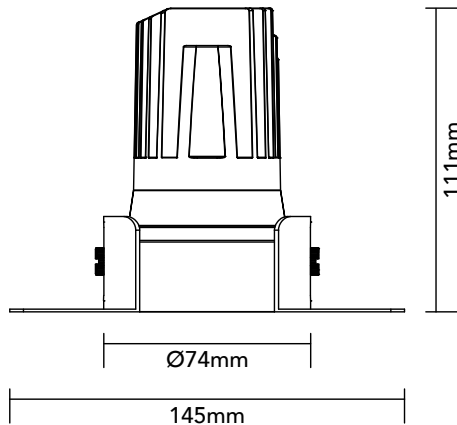

DK10.21.940.08

9.7W / 4000K / 14° / IP44

Frame Colour Options

- White
- Black

Baffle Colour Options

- Matte White
- Metallic Chrome
- Metallic Gold
- Metallic Black
- Matte Black

Key Specifications

Shape	Round
Frame Type	Trimless
Engine Orientation	Adjustable
Lamp Type	LED
System Power	9.7 W
Colour Temperature	4000 K
Lumen Output	575 lm
CRI	>90 Ra
Beam Angle	14°
Warranty	SEVEN (7) year limited

LED

Model	Citizen CLU701-1002C4
Colour Temperature	4000 K
SDCM	<3
Rated Lifespan	>100000 hours (L70)

Physical

Body Shell	Aluminium 6063
Frame	Aluminium 6063
Baffle	Powder Coated / UV Processed
Optics	PMMA Lens
Filter	Honeycomb Louvre (Optional)
Net Weight	0.17 kg