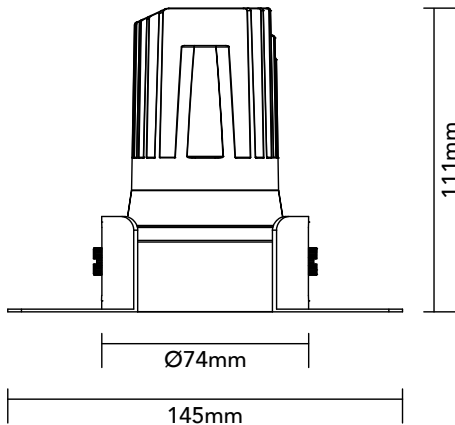

DK10.22.927.08

9.7W / 2700K / 24° / IP44

Frame Colour Options

- White
- Black

Baffle Colour Options

- Matte White
- Metallic Chrome
- Metallic Gold
- Metallic Black
- Matte Black

Key Specifications

Shape	Round
Frame Type	Trimless
Engine Orientation	Adjustable
Lamp Type	LED
System Power	9.7 W
Colour Temperature	2700 K
Lumen Output	730 lm
CRI	>90 Ra
Beam Angle	24°
Warranty	SEVEN (7) year limited

LED

Model	Citizen CLU701-1002C4
Colour Temperature	2700 K
SDCM	<3
Rated Lifespan	>100000 hours (L70)

Physical

Body Shell	Aluminium 6063
Frame	Aluminium 6063
Baffle	Powder Coated / UV Processed
Optics	PMMA Lens
Filter	Honeycomb Louvre (Optional)
Net Weight	0.17 kg