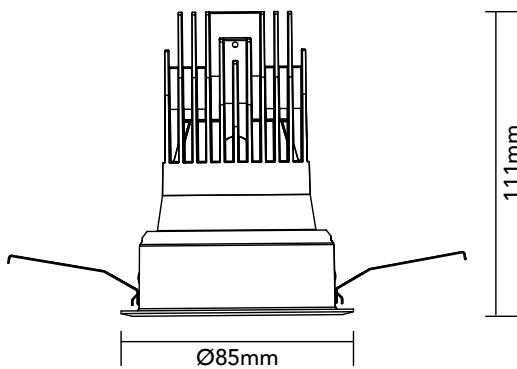

DK10.22.930.07

9.7W / 3000K / 24° / IP44

Frame Colour Options

- White
- Black

Baffle Colour Options

- Matte White
- Metallic Chrome
- Metallic Gold
- Metallic Black
- Matte Black

Key Specifications

Shape	Round
Frame Type	Trim
Engine Orientation	Adjustable
Lamp Type	LED
System Power	9.7 W
Colour Temperature	3000 K
Lumen Output	750 lm
CRI	>90 Ra
Beam Angle	24°
Warranty	SEVEN (7) year limited

LED

Model	Citizen CLU701-1002C4
Colour Temperature	3000 K
SDCM	<3
Rated Lifespan	>100000 hours (L70)

Physical

Body Shell	Aluminium 6063
Frame	Aluminium 6063
Baffle	Powder Coated / UV Processed
Optics	PMMA Lens
Filter	Honeycomb Louvre (Optional)
Net Weight	0.17 kg

Environmental

Installation Environment	Ceiling
Mounting	Recessed
Operating Temperature	-20° to 40°C
Humidity	10% to 90% RH
IP Rating	IP44

Power Supplies

Input Current	200 mA
Input Voltage	AC220-240 V
Model On/Off	Tridonic 87500800
Model TRIAC Dimming	Philips Xitanium
Model 0-10V Dimming	LiFud AAA012
Model DALI Dimming	LiFud AAD012