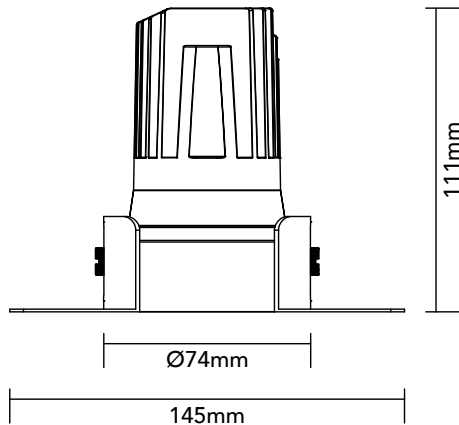

# DK10.22.930.08

9.7W / 3000K / 24° / IP44

## Key Specifications

Shape	Round
Frame Type	Trimless
Engine Orientation	Adjustable
Lamp Type	LED
System Power	9.7 W
Colour Temperature	3000 K
Lumen Output	750 lm
CRI	>90 Ra
Beam Angle	24°
Warranty	SEVEN (7) year limited

## Physical

Body Shell	Aluminium 6063
Frame	Aluminium 6063
Baffle	Powder Coated / UV Processed
Optics	PMMA Lens
Filter	Honeycomb Louvre (Optional)
Net Weight	0.17 kg