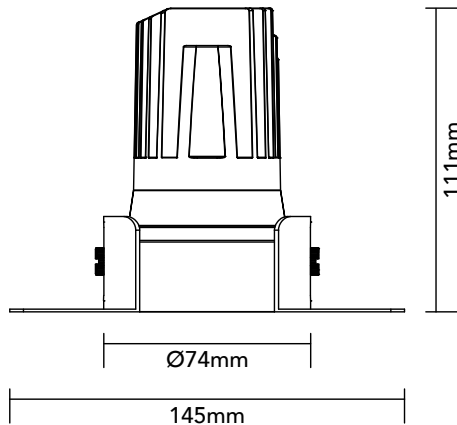

# DK10.22.940.08

9.7W / 4000K / 24° / IP44

## Key Specifications

Shape	Round
Frame Type	Trimless
Engine Orientation	Adjustable
Lamp Type	LED
System Power	9.7 W
Colour Temperature	4000 K
Lumen Output	770 lm
CRI	>90 Ra
Beam Angle	24°
Warranty	SEVEN (7) year limited

## Physical

Body Shell	Aluminium 6063
Frame	Aluminium 6063
Baffle	Powder Coated / UV Processed
Optics	PMMA Lens
Filter	Honeycomb Louvre (Optional)
Net Weight	0.17 kg