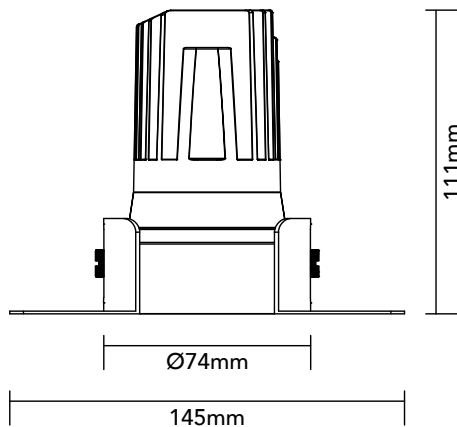

# DK10.23.927.08

9.7W / 2700K / 35° / IP44

## Key Specifications

Shape	Round
Frame Type	Trimless
Engine Orientation	Adjustable
Lamp Type	LED
System Power	9.7 W
Colour Temperature	2700 K
Lumen Output	695 lm
CRI	>90 Ra
Beam Angle	35°
Warranty	SEVEN (7) year limited

## Physical

Body Shell	Aluminium 6063
Frame	Aluminium 6063
Baffle	Powder Coated / UV Processed
Optics	PMMA Lens
Filter	Honeycomb Louvre (Optional)
Net Weight	0.17 kg