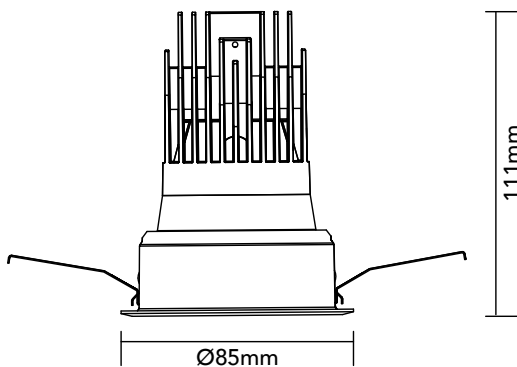

# DK10.23.930.07

9.7W / 3000K / 35° / IP44

## Key Specifications

Shape	Round
Frame Type	Trim
Engine Orientation	Adjustable
Lamp Type	LED
System Power	9.7 W
Colour Temperature	3000 K
Lumen Output	715 lm
CRI	>90 Ra
Beam Angle	35°
Warranty	SEVEN (7) year limited

## Physical

Body Shell	Aluminium 6063
Frame	Aluminium 6063
Baffle	Powder Coated / UV Processed
Optics	PMMA Lens
Filter	Honeycomb Louvre (Optional)
Net Weight	0.17 kg