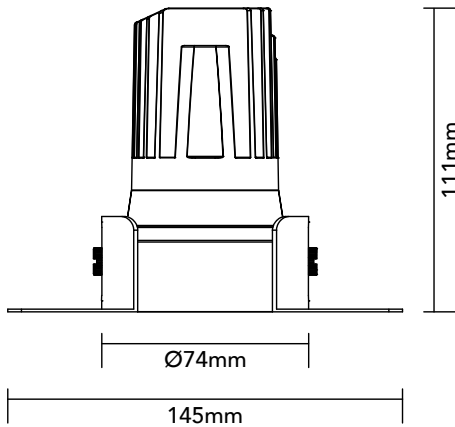

# DK10.23.930.08

9.7W / 3000K / 35° / IP44

## Key Specifications

Shape	Round
Frame Type	Trimless
Engine Orientation	Adjustable
Lamp Type	LED
System Power	9.7 W
Colour Temperature	3000 K
Lumen Output	715 lm
CRI	>90 Ra
Beam Angle	35°
Warranty	SEVEN (7) year limited

## Physical

Body Shell	Aluminium 6063
Frame	Aluminium 6063
Baffle	Powder Coated / UV Processed
Optics	PMMA Lens
Filter	Honeycomb Louvre (Optional)
Net Weight	0.17 kg