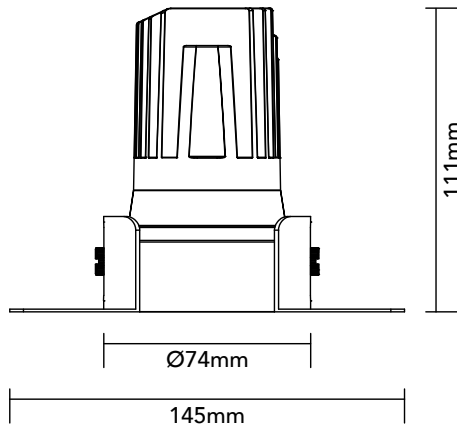

Ø83mm

Key Specifications

Shape	Round
Frame Type	Trimless
Engine Orientation	Adjustable
Lamp Type	LED
System Power	9.7 W
Colour Temperature	4000 K
Lumen Output	735 lm
CRI	>90 Ra
Beam Angle	35°
Warranty	SEVEN (7) year limited

LED

Model	Citizen CLU701-1002C4
Colour Temperature	4000 K
SDCM	<3
Rated Lifespan	>100000 hours (L70)

Physical

Body Shell	Aluminium 6063
Frame	Aluminium 6063
Baffle	Powder Coated / UV Processed
Optics	PMMA Lens
Filter	Honeycomb Louvre (Optional)
Net Weight	0.17 kg

Environmental

Installation Environment	Ceiling
Mounting	Recessed
Operating Temperature	-20° to 40°C
Humidity	10% to 90% RH
IP Rating	IP44

Power Supplies

Input Current	200 mA
Input Voltage	AC220-240 V
Model On/Off	Tridonic 87500800
Model TRIAC Dimming	Philips Xitanium
Model 0-10V Dimming	LiFud AAA012
Model DALI Dimming	LiFud AAD012