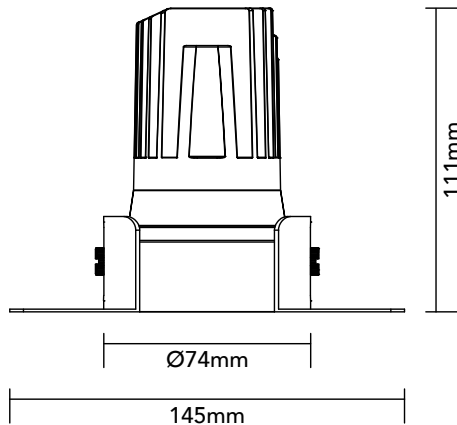

DK10.24.927.08

9.7W / 2700K / 49° / IP44

Frame Colour Options

- White
- Black

Baffle Colour Options

- Matte White
- Metallic Chrome
- Metallic Gold
- Metallic Black
- Matte Black

Key Specifications

Shape	Round
Frame Type	Trimless
Engine Orientation	Adjustable
Lamp Type	LED
System Power	9.7 W
Colour Temperature	2700 K
Lumen Output	665 lm
CRI	>90 Ra
Beam Angle	49°
Warranty	SEVEN (7) year limited

LED

Model	Citizen CLU701-1002C4
Colour Temperature	2700 K
SDCM	<3
Rated Lifespan	>100000 hours (L70)

Physical

Body Shell	Aluminium 6063
Frame	Aluminium 6063
Baffle	Powder Coated / UV Processed
Optics	PMMA Lens
Filter	Honeycomb Louvre (Optional)
Net Weight	0.17 kg