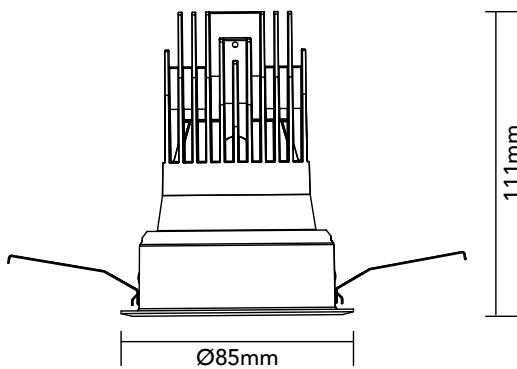

DK10.24.930.07

9.7W / 3000K / 49° / IP44

Frame Colour Options

- White
- Black

Baffle Colour Options

- Matte White
- Metallic Chrome
- Metallic Gold
- Metallic Black
- Matte Black

Key Specifications

Shape	Round
Frame Type	Trim
Engine Orientation	Adjustable
Lamp Type	LED
System Power	9.7 W
Colour Temperature	3000 K
Lumen Output	685 lm
CRI	>90 Ra
Beam Angle	49°
Warranty	SEVEN (7) year limited

LED

Model	Citizen CLU701-1002C4
Colour Temperature	3000 K
SDCM	<3
Rated Lifespan	>100000 hours (L70)

Physical

Body Shell	Aluminium 6063
Frame	Aluminium 6063
Baffle	Powder Coated / UV Processed
Optics	PMMA Lens
Filter	Honeycomb Louvre (Optional)
Net Weight	0.17 kg

Environmental

Installation Environment	Ceiling
Mounting	Recessed
Operating Temperature	-20° to 40°C
Humidity	10% to 90% RH
IP Rating	IP44

Power Supplies

Input Current	200 mA
Input Voltage	AC220-240 V
Model On/Off	Tridonic 87500800
Model TRIAC Dimming	Philips Xitanium
Model 0-10V Dimming	LiFud AAA012
Model DALI Dimming	LiFud AAD012