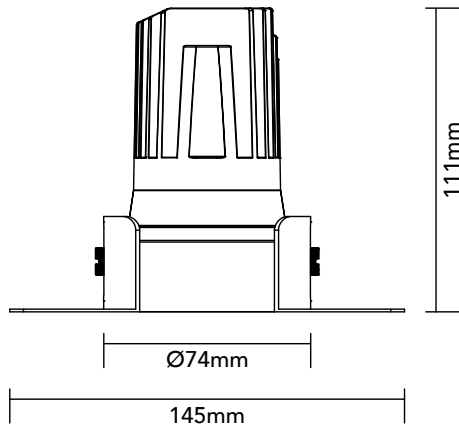

DK10.24.930.08

9.7W / 3000K / 49° / IP44

Frame Colour Options

- White
- Black

Baffle Colour Options

- Matte White
- Metallic Chrome
- Metallic Gold
- Metallic Black
- Matte Black

Ø83mm

Key Specifications

Shape	Round
Frame Type	Trimless
Engine Orientation	Adjustable
Lamp Type	LED
System Power	9.7 W
Colour Temperature	3000 K
Lumen Output	685 lm
CRI	>90 Ra
Beam Angle	49°
Warranty	SEVEN (7) year limited

LED

Model	Citizen CLU701-1002C4
Colour Temperature	3000 K
SDCM	<3
Rated Lifespan	>100000 hours (L70)

Physical

Body Shell	Aluminium 6063
Frame	Aluminium 6063
Baffle	Powder Coated / UV Processed
Optics	PMMA Lens
Filter	Honeycomb Louvre (Optional)
Net Weight	0.17 kg