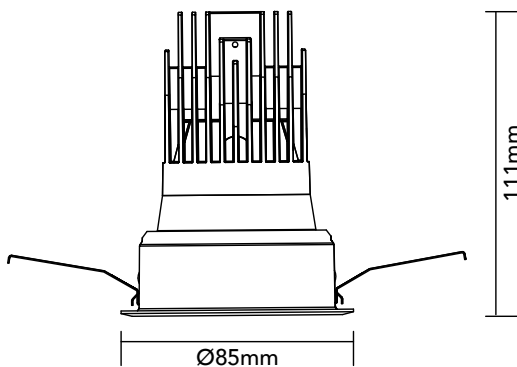

DK10.24.940.07

9.7W / 4000K / 49° / IP44

Frame Colour Options

- White
- Black

Baffle Colour Options

- Matte White
- Metallic Chrome
- Metallic Gold
- Metallic Black
- Matte Black

Key Specifications

Shape	Round
Frame Type	Trim
Engine Orientation	Adjustable
Lamp Type	LED
System Power	9.7 W
Colour Temperature	4000 K
Lumen Output	705 lm
CRI	>90 Ra
Beam Angle	49°
Warranty	SEVEN (7) year limited

LED

Model	Citizen CLU701-1002C4
Colour Temperature	4000 K
SDCM	<3
Rated Lifespan	>100000 hours (L70)

Physical

Body Shell	Aluminium 6063
Frame	Aluminium 6063
Baffle	Powder Coated / UV Processed
Optics	PMMA Lens
Filter	Honeycomb Louvre (Optional)
Net Weight	0.17 kg

Environmental

Installation Environment	Ceiling
Mounting	Recessed
Operating Temperature	-20° to 40°C
Humidity	10% to 90% RH
IP Rating	IP44

Power Supplies

Input Current	200 mA
Input Voltage	AC220-240 V
Model On/Off	Tridonic 87500800
Model TRIAC Dimming	Philips Xitanium
Model 0-10V Dimming	LiFud AAA012
Model DALI Dimming	LiFud AAD012