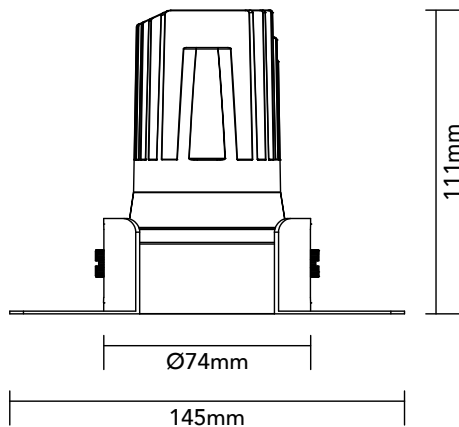

DK10.24.940.08

9.7W / 4000K / 49° / IP44

Frame Colour Options

- White
- Black

Baffle Colour Options

- Matte White
- Metallic Chrome
- Metallic Gold
- Metallic Black
- Matte Black

Ø83mm

Key Specifications

Shape	Round
Frame Type	Trimless
Engine Orientation	Adjustable
Lamp Type	LED
System Power	9.7 W
Colour Temperature	4000 K
Lumen Output	705 lm
CRI	>90 Ra
Beam Angle	49°
Warranty	SEVEN (7) year limited

LED

Model	Citizen CLU701-1002C4
Colour Temperature	4000 K
SDCM	<3
Rated Lifespan	>100000 hours (L70)

Physical

Body Shell	Aluminium 6063
Frame	Aluminium 6063
Baffle	Powder Coated / UV Processed
Optics	PMMA Lens
Filter	Honeycomb Louvre (Optional)
Net Weight	0.17 kg