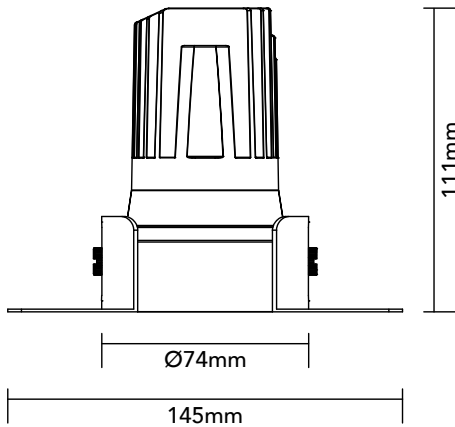

DK15.11.927.08

14W / 2700K / 17° / IP44

Frame Colour Options

- White
- Black

Baffle Colour Options

- Matte White
- Metallic Chrome
- Metallic Gold
- Metallic Black
- Matte Black

Key Specifications

Shape	Round
Frame Type	Trimless
Engine Orientation	Fixed
Lamp Type	LED
System Power	14 W
Colour Temperature	2700 K
Lumen Output	680 lm
CRI	>90 Ra
Beam Angle	17°
Warranty	SEVEN (7) year limited

LED

Model	Citizen CLU701-1002C4
Colour Temperature	2700 K
SDCM	<3
Rated Lifespan	>100000 hours (L70)

Physical

Body Shell	Aluminium 6063
Frame	Aluminium 6063
Baffle	Powder Coated / UV Processed
Optics	PMMA Lens
Filter	Honeycomb Louvre (Optional)
Net Weight	0.17 kg

Environmental

Installation Environment	Ceiling
Mounting	Recessed
Operating Temperature	-20° to 40°C
Humidity	10% to 90% RH
IP Rating	IP44

Power Supplies

Input Current	350 mA
Input Voltage	AC220-240 V
Model On/Off	Tridonic 87500746
Model TRIAC Dimming	Philips Xitanium
Model 0-10V Dimming	LiFud AAA020
Model DALI Dimming	LiFud AAD020