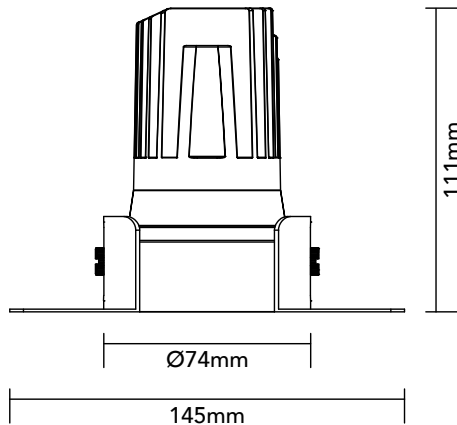

DK15.11.930.08

14W / 3000K / 17° / IP44

Frame Colour Options

- White
- Black

Baffle Colour Options

- Matte White
- Metallic Chrome
- Metallic Gold
- Metallic Black
- Matte Black

Key Specifications

Shape	Round
Frame Type	Trimless
Engine Orientation	Fixed
Lamp Type	LED
System Power	14 W
Colour Temperature	3000 K
Lumen Output	710 lm
CRI	>90 Ra
Beam Angle	17°
Warranty	SEVEN (7) year limited

LED

Model	Citizen CLU701-1002C4
Colour Temperature	3000 K
SDCM	<3
Rated Lifespan	>100000 hours (L70)

Physical

Body Shell	Aluminium 6063
Frame	Aluminium 6063
Baffle	Powder Coated / UV Processed
Optics	PMMA Lens
Filter	Honeycomb Louvre (Optional)
Net Weight	0.17 kg

Environmental

Installation Environment	Ceiling
Mounting	Recessed
Operating Temperature	-20° to 40°C
Humidity	10% to 90% RH
IP Rating	IP44

Power Supplies

Input Current	350 mA
Input Voltage	AC220-240 V
Model On/Off	Tridonic 87500746
Model TRIAC Dimming	Philips Xitanium
Model 0-10V Dimming	LiFud AAA020
Model DALI Dimming	LiFud AAD020