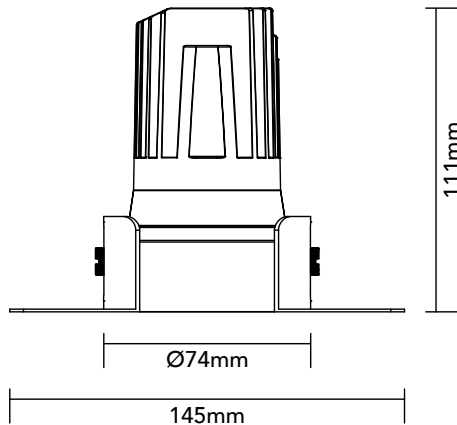

DK15.11.940.08

14W / 4000K / 17° / IP44

Frame Colour Options

- White
- Black

Baffle Colour Options

- Matte White
- Metallic Chrome
- Metallic Gold
- Metallic Black
- Matte Black

Key Specifications

Shape	Round
Frame Type	Trimless
Engine Orientation	Fixed
Lamp Type	LED
System Power	14 W
Colour Temperature	4000 K
Lumen Output	740 lm
CRI	>90 Ra
Beam Angle	17°
Warranty	SEVEN (7) year limited

LED

Model	Citizen CLU701-1002C4
Colour Temperature	4000 K
SDCM	<3
Rated Lifespan	>100000 hours (L70)

Physical

Body Shell	Aluminium 6063
Frame	Aluminium 6063
Baffle	Powder Coated / UV Processed
Optics	PMMA Lens
Filter	Honeycomb Louvre (Optional)
Net Weight	0.17 kg

Environmental

Installation Environment	Ceiling
Mounting	Recessed
Operating Temperature	-20° to 40°C
Humidity	10% to 90% RH
IP Rating	IP44

Power Supplies

Input Current	350 mA
Input Voltage	AC220-240 V
Model On/Off	Tridonic 87500746
Model TRIAC Dimming	Philips Xitanium
Model 0-10V Dimming	LiFud AAA020
Model DALI Dimming	LiFud AAD020