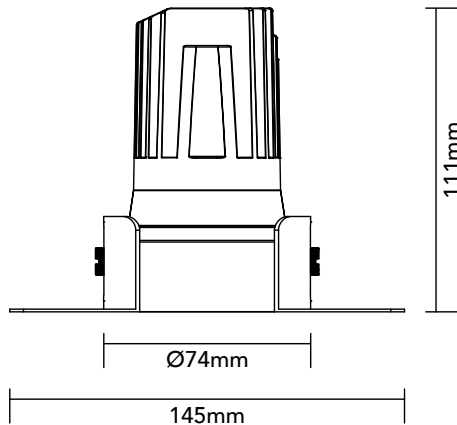

# DK15.12.927.08

14W / 2700K / 24° / IP44

## Key Specifications

Shape	Round
Frame Type	Trimless
Engine Orientation	Fixed
Lamp Type	LED
System Power	14 W
Colour Temperature	2700 K
Lumen Output	990 lm
CRI	>90 Ra
Beam Angle	24°
Warranty	SEVEN (7) year limited

## Physical

Body Shell	Aluminium 6063
Frame	Aluminium 6063
Baffle	Powder Coated / UV Processed
Optics	PMMA Lens
Filter	Honeycomb Louvre (Optional)
Net Weight	0.17 kg