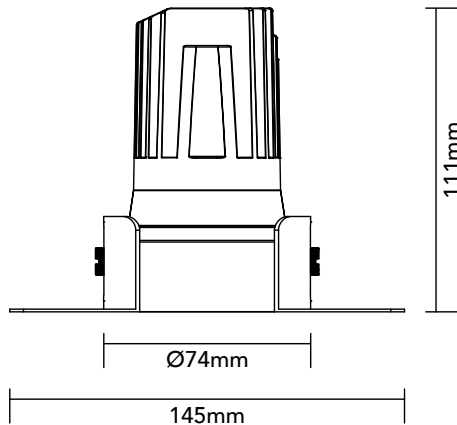

# DK15.12.930.08

14W / 3000K / 24° / IP44

## Key Specifications

Shape	Round
Frame Type	Trimless
Engine Orientation	Fixed
Lamp Type	LED
System Power	14 W
Colour Temperature	3000 K
Lumen Output	1020 lm
CRI	>90 Ra
Beam Angle	24°
Warranty	SEVEN (7) year limited

## Physical

Body Shell	Aluminium 6063
Frame	Aluminium 6063
Baffle	Powder Coated / UV Processed
Optics	PMMA Lens
Filter	Honeycomb Louvre (Optional)
Net Weight	0.17 kg