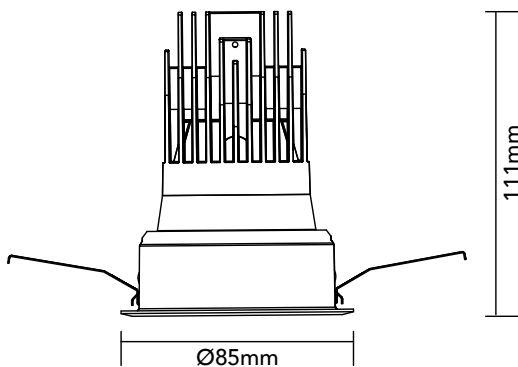

# DK15.12.940.07

14W / 4000K / 24° / IP44

## Key Specifications

Shape	Round
Frame Type	Trim
Engine Orientation	Fixed
Lamp Type	LED
System Power	14 W
Colour Temperature	4000 K
Lumen Output	1050 lm
CRI	>90 Ra
Beam Angle	24°
Warranty	SEVEN (7) year limited

## Physical

Body Shell	Aluminium 6063
Frame	Aluminium 6063
Baffle	Powder Coated / UV Processed
Optics	PMMA Lens
Filter	Honeycomb Louvre (Optional)
Net Weight	0.17 kg