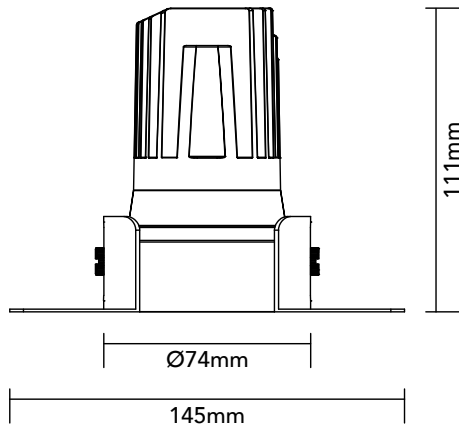

DK15.12.940.08

14W / 4000K / 24° / IP44

Frame Colour Options

- White
- Black

Baffle Colour Options

- Matte White
- Metallic Chrome
- Metallic Gold
- Metallic Black
- Matte Black

Key Specifications

Shape	Round
Frame Type	Trimless
Engine Orientation	Fixed
Lamp Type	LED
System Power	14 W
Colour Temperature	4000 K
Lumen Output	1050 lm
CRI	>90 Ra
Beam Angle	24°
Warranty	SEVEN (7) year limited

LED

Model	Citizen CLU701-1002C4
Colour Temperature	4000 K
SDCM	<3
Rated Lifespan	>100000 hours (L70)

Physical

Body Shell	Aluminium 6063
Frame	Aluminium 6063
Baffle	Powder Coated / UV Processed
Optics	PMMA Lens
Filter	Honeycomb Louvre (Optional)
Net Weight	0.17 kg

Environmental

Installation Environment	Ceiling
Mounting	Recessed
Operating Temperature	-20° to 40°C
Humidity	10% to 90% RH
IP Rating	IP44

Power Supplies

Input Current	350 mA
Input Voltage	AC220-240 V
Model On/Off	Tridonic 87500746
Model TRIAC Dimming	Philips Xitanium
Model 0-10V Dimming	LiFud AAA020
Model DALI Dimming	LiFud AAD020