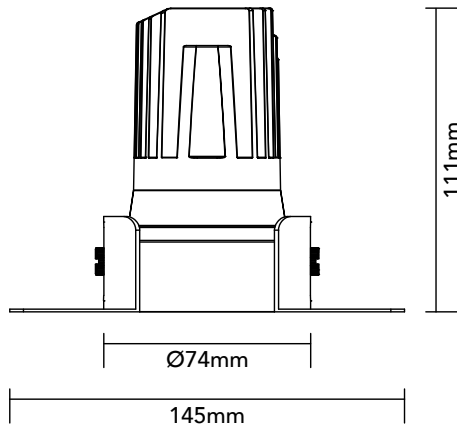

DK15.13.927.08

14W / 2700K / 35° / IP44

Frame Colour Options

- White
- Black

Baffle Colour Options

- Matte White
- Metallic Chrome
- Metallic Gold
- Metallic Black
- Matte Black

Key Specifications

Shape	Round
Frame Type	Trimless
Engine Orientation	Fixed
Lamp Type	LED
System Power	14 W
Colour Temperature	2700 K
Lumen Output	955 lm
CRI	>90 Ra
Beam Angle	35°
Warranty	SEVEN (7) year limited

LED

Model	Citizen CLU701-1002C4
Colour Temperature	2700 K
SDCM	<3
Rated Lifespan	>100000 hours (L70)

Physical

Body Shell	Aluminium 6063
Frame	Aluminium 6063
Baffle	Powder Coated / UV Processed
Optics	PMMA Lens
Filter	Honeycomb Louvre (Optional)
Net Weight	0.17 kg

Environmental

Installation Environment	Ceiling
Mounting	Recessed
Operating Temperature	-20° to 40°C
Humidity	10% to 90% RH
IP Rating	IP44

Power Supplies

Input Current	350 mA
Input Voltage	AC220-240 V
Model On/Off	Tridonic 87500746
Model TRIAC Dimming	Philips Xitanium
Model 0-10V Dimming	LiFud AAA020
Model DALI Dimming	LiFud AAD020