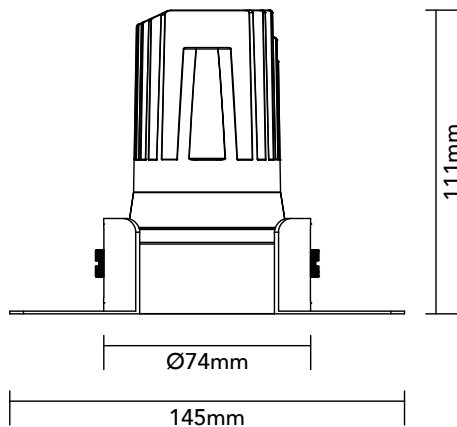

DK15.13.930.08

14W / 3000K / 35° / IP44

Frame Colour Options

- White
- Black

Baffle Colour Options

- Matte White
- Metallic Chrome
- Metallic Gold
- Metallic Black
- Matte Black

Key Specifications

Shape	Round
Frame Type	Trimless
Engine Orientation	Fixed
Lamp Type	LED
System Power	14 W
Colour Temperature	3000 K
Lumen Output	985 lm
CRI	>90 Ra
Beam Angle	35°
Warranty	SEVEN (7) year limited

LED

Model	Citizen CLU701-1002C4
Colour Temperature	3000 K
SDCM	<3
Rated Lifespan	>100000 hours (L70)

Physical

Body Shell	Aluminium 6063
Frame	Aluminium 6063
Baffle	Powder Coated / UV Processed
Optics	PMMA Lens
Filter	Honeycomb Louvre (Optional)
Net Weight	0.17 kg

Environmental

Installation Environment	Ceiling
Mounting	Recessed
Operating Temperature	-20° to 40°C
Humidity	10% to 90% RH
IP Rating	IP44

Power Supplies

Input Current	350 mA
Input Voltage	AC220-240 V
Model On/Off	Tridonic 87500746
Model TRIAC Dimming	Philips Xitanium
Model 0-10V Dimming	LiFud AAA020
Model DALI Dimming	LiFud AAD020