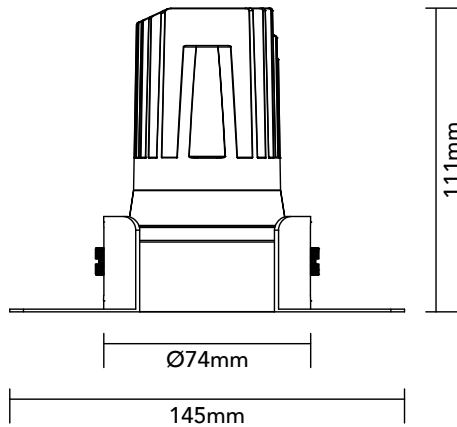

DK15.13.940.08

14W / 4000K / 35° / IP44

Frame Colour Options

- White
- Black

Baffle Colour Options

- Matte White
- Metallic Chrome
- Metallic Gold
- Metallic Black
- Matte Black

Key Specifications

Shape	Round
Frame Type	Trimless
Engine Orientation	Fixed
Lamp Type	LED
System Power	14 W
Colour Temperature	4000 K
Lumen Output	1015 lm
CRI	>90 Ra
Beam Angle	35°
Warranty	SEVEN (7) year limited

LED

Model	Citizen CLU701-1002C4
Colour Temperature	4000 K
SDCM	<3
Rated Lifespan	>100000 hours (L70)

Physical

Body Shell	Aluminium 6063
Frame	Aluminium 6063
Baffle	Powder Coated / UV Processed
Optics	PMMA Lens
Filter	Honeycomb Louvre (Optional)
Net Weight	0.17 kg

Environmental

Installation Environment	Ceiling
Mounting	Recessed
Operating Temperature	-20° to 40°C
Humidity	10% to 90% RH
IP Rating	IP44

Power Supplies

Input Current	350 mA
Input Voltage	AC220-240 V
Model On/Off	Tridonic 87500746
Model TRIAC Dimming	Philips Xitanium
Model 0-10V Dimming	LiFud AAA020
Model DALI Dimming	LiFud AAD020