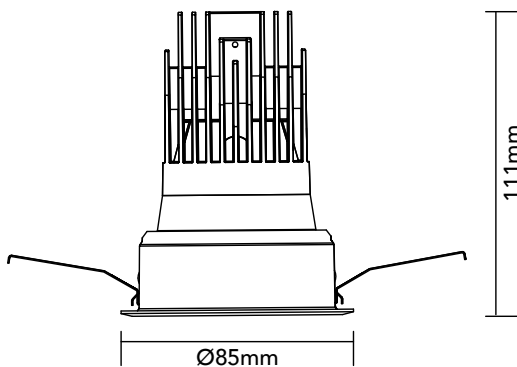

DK15.14.927.07

14W / 2700K / 49° / IP44

Frame Colour Options

- White
- Black

Baffle Colour Options

- Matte White
- Metallic Chrome
- Metallic Gold
- Metallic Black
- Matte Black

Key Specifications

Shape	Round
Frame Type	Trim
Engine Orientation	Fixed
Lamp Type	LED
System Power	14 W
Colour Temperature	2700 K
Lumen Output	905 lm
CRI	>90 Ra
Beam Angle	49°
Warranty	SEVEN (7) year limited

LED

Model	Citizen CLU701-1002C4
Colour Temperature	2700 K
SDCM	<3
Rated Lifespan	>100000 hours (L70)

Physical

Body Shell	Aluminium 6063
Frame	Aluminium 6063
Baffle	Powder Coated / UV Processed
Optics	PMMA Lens
Filter	Honeycomb Louvre (Optional)
Net Weight	0.17 kg

Environmental

Installation Environment	Ceiling
Mounting	Recessed
Operating Temperature	-20° to 40°C
Humidity	10% to 90% RH
IP Rating	IP44

Power Supplies

Input Current	350 mA
Input Voltage	AC220-240 V
Model On/Off	Tridonic 87500746
Model TRIAC Dimming	Philips Xitanium
Model 0-10V Dimming	LiFud AAA020
Model DALI Dimming	LiFud AAD020