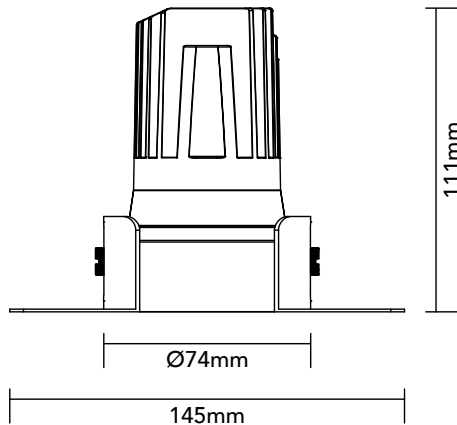

DK15.14.927.08

14W / 2700K / 49° / IP44

Frame Colour Options

- White
- Black

Baffle Colour Options

- Matte White
- Metallic Chrome
- Metallic Gold
- Metallic Black
- Matte Black

Key Specifications

Shape	Round
Frame Type	Trimless
Engine Orientation	Fixed
Lamp Type	LED
System Power	14 W
Colour Temperature	2700 K
Lumen Output	905 lm
CRI	>90 Ra
Beam Angle	49°
Warranty	SEVEN (7) year limited

LED

Model	Citizen CLU701-1002C4
Colour Temperature	2700 K
SDCM	<3
Rated Lifespan	>100000 hours (L70)

Physical

Body Shell	Aluminium 6063
Frame	Aluminium 6063
Baffle	Powder Coated / UV Processed
Optics	PMMA Lens
Filter	Honeycomb Louvre (Optional)
Net Weight	0.17 kg

Environmental

Installation Environment	Ceiling
Mounting	Recessed
Operating Temperature	-20° to 40°C
Humidity	10% to 90% RH
IP Rating	IP44

Power Supplies

Input Current	350 mA
Input Voltage	AC220-240 V
Model On/Off	Tridonic 87500746
Model TRIAC Dimming	Philips Xitanium
Model 0-10V Dimming	LiFud AAA020
Model DALI Dimming	LiFud AAD020