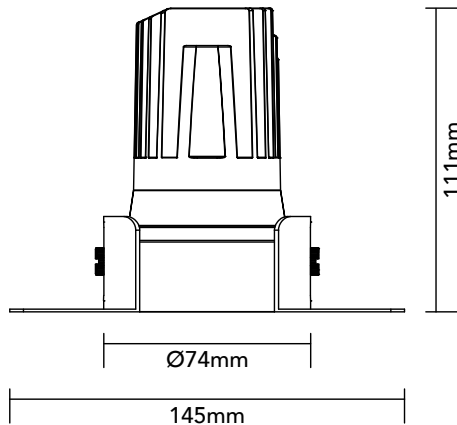

DK15.14.930.08

14W / 3000K / 49° / IP44

Frame Colour Options

- White
- Black

Baffle Colour Options

- Matte White
- Metallic Chrome
- Metallic Gold
- Metallic Black
- Matte Black

Key Specifications

Shape	Round
Frame Type	Trimless
Engine Orientation	Fixed
Lamp Type	LED
System Power	14 W
Colour Temperature	3000 K
Lumen Output	935 lm
CRI	>90 Ra
Beam Angle	49°
Warranty	SEVEN (7) year limited

LED

Model	Citizen CLU701-1002C4
Colour Temperature	3000 K
SDCM	<3
Rated Lifespan	>100000 hours (L70)

Physical

Body Shell	Aluminium 6063
Frame	Aluminium 6063
Baffle	Powder Coated / UV Processed
Optics	PMMA Lens
Filter	Honeycomb Louvre (Optional)
Net Weight	0.17 kg

Environmental

Installation Environment	Ceiling
Mounting	Recessed
Operating Temperature	-20° to 40°C
Humidity	10% to 90% RH
IP Rating	IP44

Power Supplies

Input Current	350 mA
Input Voltage	AC220-240 V
Model On/Off	Tridonic 87500746
Model TRIAC Dimming	Philips Xitanium
Model 0-10V Dimming	LiFud AAA020
Model DALI Dimming	LiFud AAD020