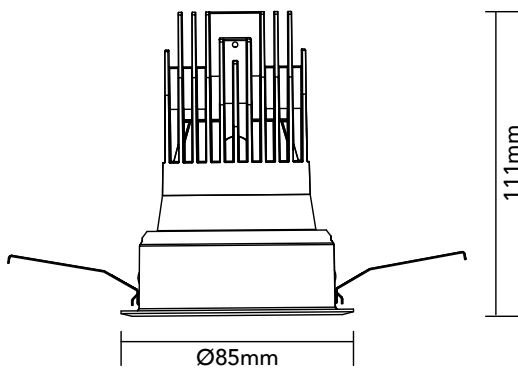

# DK15.14.940.07

14W / 4000K / 49° / IP44

## Key Specifications

Shape	Round
Frame Type	Trim
Engine Orientation	Fixed
Lamp Type	LED
System Power	14 W
Colour Temperature	4000 K
Lumen Output	965 lm
CRI	>90 Ra
Beam Angle	49°
Warranty	SEVEN (7) year limited

## Physical

Body Shell	Aluminium 6063
Frame	Aluminium 6063
Baffle	Powder Coated / UV Processed
Optics	PMMA Lens
Filter	Honeycomb Louvre (Optional)
Net Weight	0.17 kg