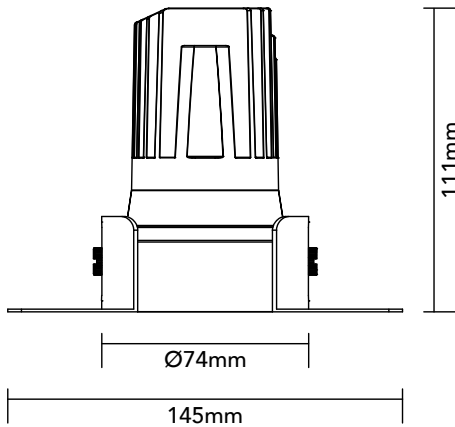

DK15.14.940.08

14W / 4000K / 49° / IP44

Frame Colour Options

- White
- Black

Baffle Colour Options

- Matte White
- Metallic Chrome
- Metallic Gold
- Metallic Black
- Matte Black

Key Specifications

Shape	Round
Frame Type	Trimless
Engine Orientation	Fixed
Lamp Type	LED
System Power	14 W
Colour Temperature	4000 K
Lumen Output	965 lm
CRI	>90 Ra
Beam Angle	49°
Warranty	SEVEN (7) year limited

LED

Model	Citizen CLU701-1002C4
Colour Temperature	4000 K
SDCM	<3
Rated Lifespan	>100000 hours (L70)

Physical

Body Shell	Aluminium 6063
Frame	Aluminium 6063
Baffle	Powder Coated / UV Processed
Optics	PMMA Lens
Filter	Honeycomb Louvre (Optional)
Net Weight	0.17 kg

Environmental

Installation Environment	Ceiling
Mounting	Recessed
Operating Temperature	-20° to 40°C
Humidity	10% to 90% RH
IP Rating	IP44

Power Supplies

Input Current	350 mA
Input Voltage	AC220-240 V
Model On/Off	Tridonic 87500746
Model TRIAC Dimming	Philips Xitanium
Model 0-10V Dimming	LiFud AAA020
Model DALI Dimming	LiFud AAD020